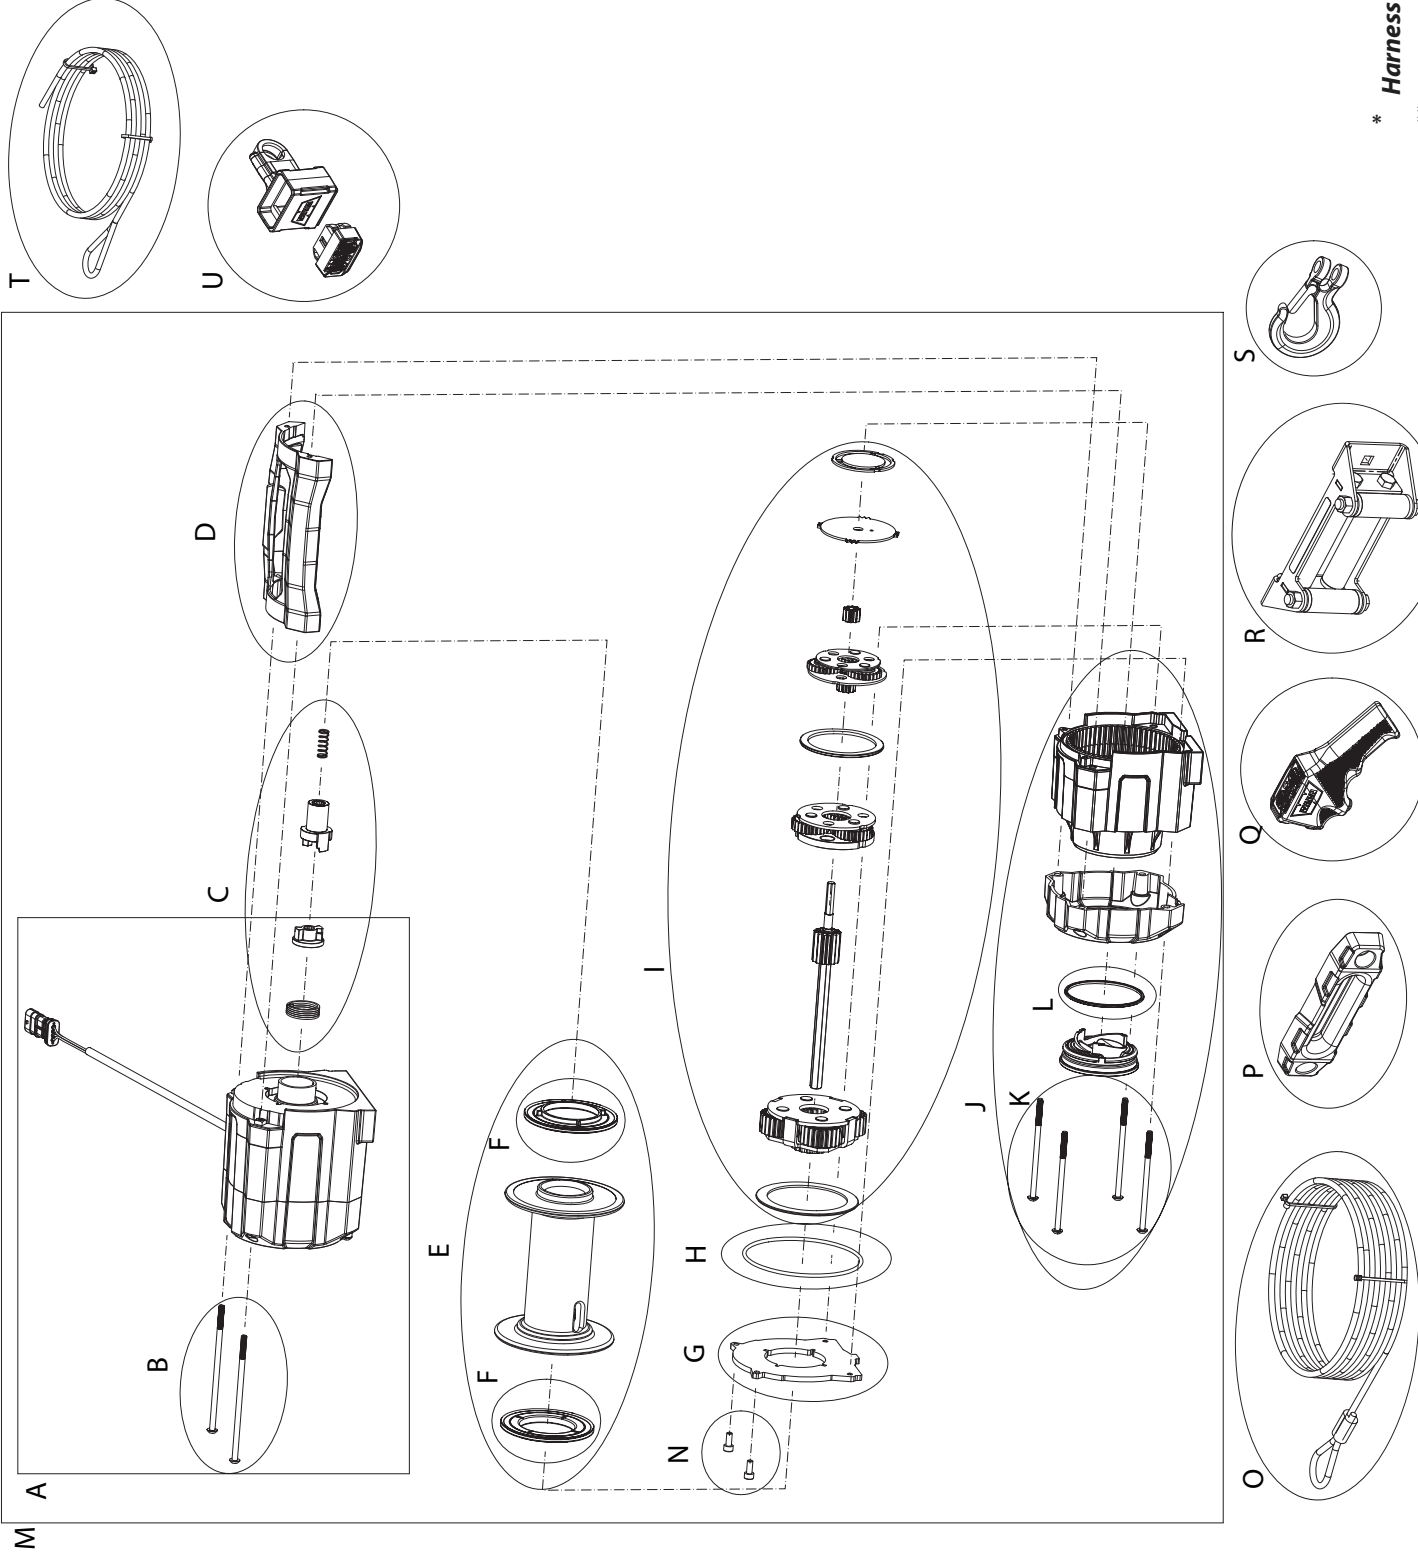

M

S

T

U

V

W

X

ACCESSORY KIT	DESCRIPTION	MAJOR PARTS
1*	WIRED REMOTE UPGRADE KIT	Q
2	EXTENDED POWER CABLE KIT (Black & Red 140")	NOT SHOWN
3	EPIC HAWSE FAIRLEAD (SYNTHETIC ONLY)	P
4	SYNTHETIC ROPE UPGRADE KIT	P, T
5	HD CONTACTOR UPGRADE KIT	V
SERVICE KIT	DESCRIPTION	MAJOR PARTS
6	HANDLEBAR SWITCH	U
8	WIRED REMOTE	Q
9	REPLACEMENT POWER CABLE (Black & Red)	NOT SHOWN
10	REPLACEMENT POWER CABLE (Blue & Yellow)	NOT SHOWN
11	REPLACEMENT CONTACTOR	W
12	ELECTRICAL BOOTS (QTY 4)	NOT SHOWN
13	ROLLER FAIRLEAD REPLACEMENT	R
14	WIRE ROPE REPLACEMENT	O
15	HAWSE FAIRLEAD REPLACEMENT	X
16	SYNTHETIC ROPE REPLACEMENT	T
17**	HOOK W/ STRAP REPLACEMENT	S
18	LABEL REPLACEMENT	NOT SHOWN
19	MOUNTING HARDWARE	NOT SHOWN
20	SEAL REPLACEMENT KIT	F, H, L
21	BRAKE SERVICE KIT	C
22	DRUM REPLACEMENT	E
23	TIE ROD REPLACEMENT	B, D, K, G
24	TRANSMISSION SERVICE KIT	I
25	TRANSMISSION HOUSING REPLACEMENT	J, G
26	MOTOR REPLACEMENT	A, F
27	SERVICE WINCH	M

* Harness not shown

** Strap and pin not shown

ACCESSORY KIT	DESCRIPTION	MAJOR PARTS
1*	WIRED REMOTE UPGRADE KIT	Q
2	EXTENDED POWER CABLE KIT (Black & Red 140")	NOT SHOWN
4	SYNTHETIC ROPE UPGRADE KIT	P, T
SERVICE KIT	DESCRIPTION	MAJOR PARTS
7	DASH SWITCH AND HANDLEBAR HOLDER	U
8	WIRED REMOTE	Q
9	REPLACEMENT POWER CABLE (Black & Red)	NOT SHOWN
12	ELECTRICAL BOOTS (QTY 4)	NOT SHOWN
13	ROLLER FAIRLEAD REPLACEMENT	R
14	WIRE ROPE REPLACEMENT	O
15	HAWSE FAIRLEAD REPLACEMENT	P
16	SYNTHETIC ROPE REPLACEMENT	T
17**	HOOKW/ STRAP REPLACEMENT	S
18	LABEL REPLACEMENT	NOT SHOWN
19	MOUNTING HARDWARE	NOT SHOWN
20	SEAL REPLACEMENT KIT	F, H, L
21	BRAKE SERVICE KIT	C
22	DRUM REPLACEMENT	E
23	TIE PLATE REPLACEMENT	B, D, K
24	TRANSMISSION SERVICE KIT	I
25	TRANSMISSION HOUSING REPLACEMENT	J, G, N
26	MOTOR REPLACEMENT	A, F
27	SERVICE WINCH	M