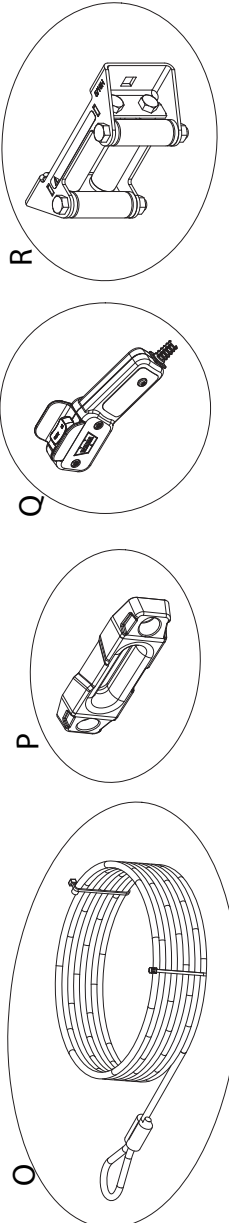

M

S

T

U

V

W

X

ACCESSORY KIT	DESCRIPTION	MAJOR PARTS
1*	WIRED REMOTE UPGRADE KIT	Q
2	EXTENDED POWER CABLE KIT (Black & Red 140")	NOT SHOWN
3	EPIC HAWSE FAIRLEAD (SYNTHETIC ONLY)	P
4	SYNTHETIC ROPE UPGRADE KIT	P, T
5	HD CONTACTOR UPGRADE KIT	V
SERVICE KIT	DESCRIPTION	MAJOR PARTS
6	HANDLEBAR SWITCH	U
8	WIRED REMOTE	Q
9	REPLACEMENT POWER CABLE (Black & Red)	NOT SHOWN
10	REPLACEMENT POWER CABLE (Blue & Yellow)	NOT SHOWN
11	REPLACEMENT CONTACTOR	W
12	ELECTRICAL BOOTS (QTY 4)	NOT SHOWN
13	ROLLER FAIRLEAD REPLACEMENT	R
14	WIRE ROPE REPLACEMENT	O
15	HAWSE FAIRLEAD REPLACEMENT	X
16	SYNTHETIC ROPE REPLACEMENT	T
17**	HOOK W/ STRAP REPLACEMENT	S
18	LABEL REPLACEMENT	NOT SHOWN
19	MOUNTING HARDWARE	NOT SHOWN
20	SEAL REPLACEMENT KIT	F, H, L
21	BRAKE SERVICE KIT	C
22	DRUM REPLACEMENT	E
23	TIE ROD REPLACEMENT	B, D, K, G
24	TRANSMISSION SERVICE KIT	I
25	TRANSMISSION HOUSING REPLACEMENT	J, G
26	MOTOR REPLACEMENT	A, F
27	SERVICE WINCH	M