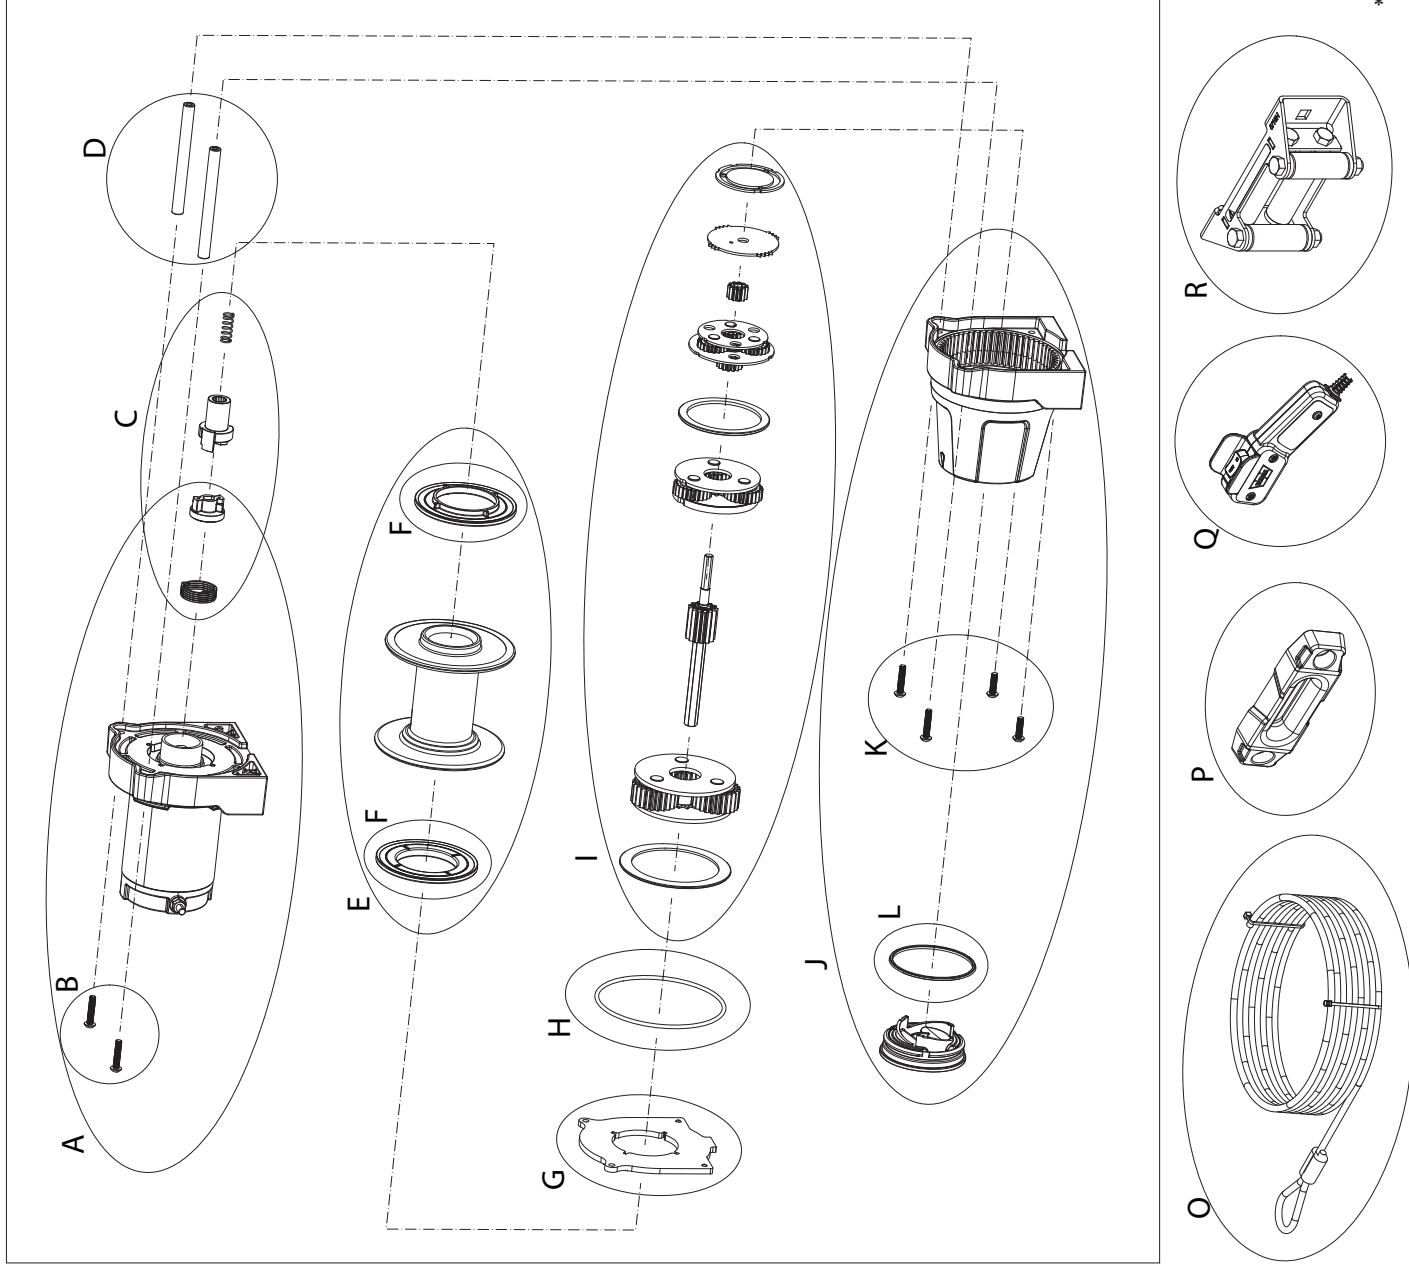

M

S

T

U

V

W

X

ACCESSORY KIT	DESCRIPTION	MAJOR PARTS
1*	WIRED REMOTE UPGRADE KIT	Q
2	EXTENDED POWER CABLE KIT (Black & Red 140")	NOT SHOWN
3	EPIC HAWSE FAIRLEAD (SYNTHETIC ONLY)	P
4	SYNTHETIC ROPE UPGRADE KIT	P, T
5	HD CONTACTOR UPGRADE KIT	V
SERVICE KIT	DESCRIPTION	MAJOR PARTS
6	HANDLEBAR SWITCH	U
8	WIRED REMOTE	Q
9	REPLACEMENT POWER CABLE (Black & Red)	NOT SHOWN
10	REPLACEMENT POWER CABLE (Blue & Yellow)	NOT SHOWN
11	REPLACEMENT CONTACTOR	W
12	ELECTRICAL BOOTS (QTY 4)	NOT SHOWN
13	ROLLER FAIRLEAD REPLACEMENT	R
14	WIRE ROPE REPLACEMENT	O
15	HAWSE FAIRLEAD REPLACEMENT	X
16	SYNTHETIC ROPE REPLACEMENT	T
17**	HOOK W/ STRAP REPLACEMENT	S
18	LABEL REPLACEMENT	NOT SHOWN
19	MOUNTING HARDWARE	NOT SHOWN
20	SEAL REPLACEMENT KIT	F, H, L
21	BRAKE SERVICE KIT	C
22	DRUM REPLACEMENT	E
23	TIE ROD REPLACEMENT	B, D, K, G
24	TRANSMISSION SERVICE KIT	I
25	TRANSMISSION HOUSING REPLACEMENT	J, G
26	MOTOR REPLACEMENT	A, F
27	SERVICE WINCH	M

* Harness not shown

** Strap and pin not shown